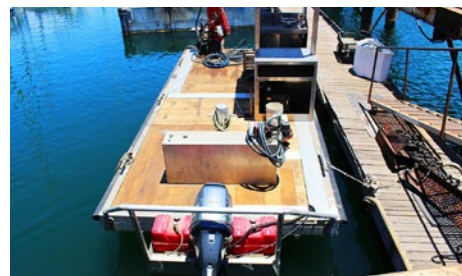

# Megan C - Power Scow

Power Scow : 22' X 10'

Cf Number : CF 3752 SR

IMO Number : N/A

## Specifications :

**Year-** 2013  
**Builder-** Snow  
**Rebuilt-** 2017  
**Length-** 22'  
**Beam-** 10'  
**Draft-** 9"  
**CF Number-** CF 3752 SR

**Hull Number-** SNW00015H313  
**Gross Tonnage-**  
**Engine Make-** Yamaha  
**Model-** 90 HP 4-Stroke  
**Fuel Capacity-** 1110 Gallons