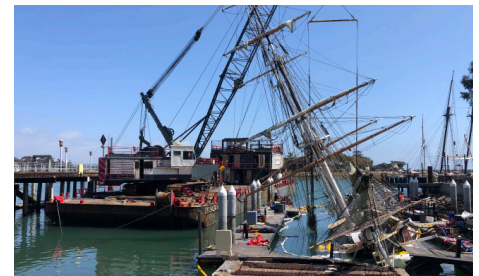

DB Salta Verde

Barge : 185' x 50' x 12'

Official Number : 622241

Specifications :

Year: 1980
 Builder: Kaiser Steel
 Rebuilt: 2010
 Dimensions: 185' x 50' x 12'
 Draft: 2'-7'
 Official Number: 622241
 Load Line: ABS
 Certification: USCG Manned COI
 (20 Personnel)
 Gross Tonnage: 869 GRT

Freeboard: 6'
 Water Draft: 6'
 Air Draft: 44' (Crane)
 Crane: Manitowoc 4600 Series 3
 Capacity: 240 Ton
 4 Point Anchor Spread
 Anchor Winch: 4 Drum American 250
 Winch Engine: John Deere PowerTech
 6068
 Hydraulic Power Pack: Twin Disc
 Generator: John Deere 6068 (2)
 150kW/480V