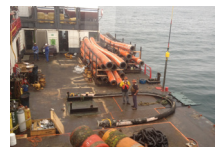

DB Salta Verde

Barge : 185' x 50' x 12'

Official Number : 622241

Specifications :

Year: 1980
 Builder: Kaiser Steel
 Rebuilt: 2010
 Dimensions: 185' x 50' x 12'
 Draft: 2'-7'
 Official Number: 622241
 Load Line: ABS
 Certification: USCG Manned COI
 (20 Personnel)
 Gross Tonnage: 869 GRT

Freeboard: 6'
 Water Draft: 6'
 Air Draft: 44' (Crane)
 Crane: Manitowoc 4600 Series 3
 Capacity: 240 Ton
 4 Point Anchor Spread
 Anchor Winch: 4 Drum American 250
 Winch Engine: John Deere PowerTech
 6068
 Hydraulic Power Pack: Twin Disc
 Generator: John Deere 6068 (2)
 150kW/480V